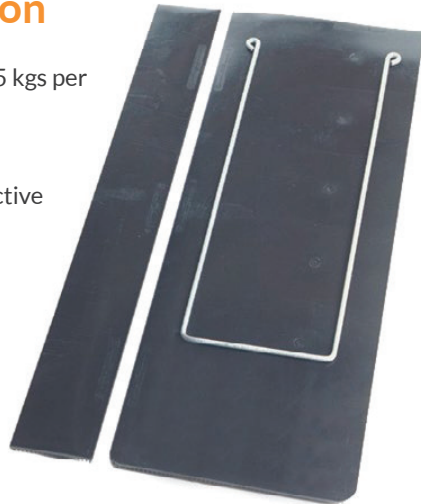

Spray Suppression Flap & Valance Kits

Product Information

- Lightweight – weighs only 5.75 kgs per square metre
- Market Leading Brand
- Complies with European Directive (EU)109/2011
- Non-standard kits on request
- Homologation No. A e6 0025

IMPORTANT When cutting/trimming Clear Pass flaps, **DO NOT** remove the e-mark stamping. Doing so will invalidate all legal and type approval requirements.

Each Flap/Valance Kit Comes Complete With:

1 Pair	Flaps
1 Pair	Valances
1 Pair	Anti-sail Bars

Part No.	Width (W)	Length (L)	Valance Depth (D)	Valance Length (L)
CPF6/1842	460mm (18")	1070mm (42")	150mm (6")	1220mm (48")
CPF6/1848	460mm (18")	1220mm (48")	150mm (6")	1220mm (48")
CPF8/1842	460mm (18")	1070mm (42")	200mm (8")	1220mm (48")
CPF8/1848	460mm (18")	1220mm (48")	200mm (8")	1220mm (48")
CPF12/1842	460mm (18")	1070mm (42")	300mm (12")	1220mm (48")
CPF12/1848	460mm (18")	1220mm (48")	300mm (12")	1220mm (48")
CPF6/2442	610mm (24")	1070mm (42")	150mm (6")	1220mm (48")
CPF6/2642	660mm (26")	1070mm (42")	150mm (6")	1220mm (48")
CPF6/2448	610mm (24")	1220mm (48")	150mm (6")	1220mm (48")
CPF6/2648	660mm (26")	1220mm (48")	150mm (6")	1220mm (48")
CPF8/2442	610mm (24")	1070mm (42")	200mm (8")	1220mm (48")
CPF8/2642	660mm (26")	1070mm (42")	200mm (8")	1220mm (48")
CPF8/2448	610mm (24")	1220mm (48")	200mm (8")	1220mm (48")
CPF8/2648	660mm (26")	1220mm (48")	200mm (8")	1220mm (48")
CPF12/2442	610mm (24")	1070mm (42")	300mm (12")	1220mm (48")
CPF12/2642	660mm (26")	1070mm (42")	300mm (12")	1220mm (48")
CPF12/2448	610mm (24")	1220mm (48")	300mm (12")	1220mm (48")
CPF12/2648	660mm (26")	1220mm (48")	300mm (12")	1220mm (48")