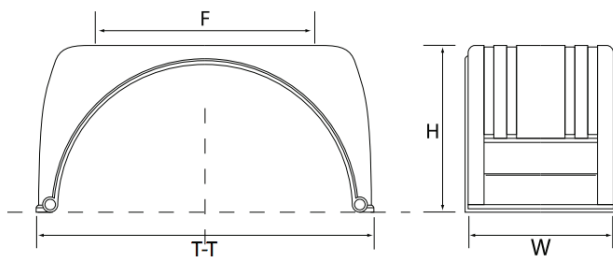

Thermoplastic Mudguards Flat Top

Product Information

- Flat Top design for fixing directly to vehicle body
- Unique styling – advanced design
- Lightweight
- UV stability package on all mudguards
- Reflectors fitted within each mudguard (Material used ECE 104 compliant)
- Resistance to most chemicals
- Excellent impact and cold crack resistance
- Available in Black and over 60 Fleet Colours

Part No.	Width	Height (H)	Tip to Tip (T-T)	Flat	Tyre sizes
IT260FT	275mm	475mm	900mm	495mm	185R14, 195R14, 205R15, 215R15, 215R16, 7.00x16
IT470LPFT	470mm	450mm	900mm	500mm	185R14, 205R14, 215R14, 185R15, 175R16, 185R16, 7.25R16
IT470FT	470mm	525mm	1000mm	500mm	205R16, 7.50R16, 8.5R17.5
IT500FT	500mm	580mm	1000mm	505mm	205R16, 205/75R17.5, 215R16, 8R17.5, 8.25R15, 8.5R17.5
IT550FT	550mm	560mm	1110mm	650mm	8.25R15, 225/75R16, 8R16, 8.5R16, 215/75R17.5, 225/75R17.5
IT615FT	615mm	625mm	1250mm	700mm	245/70R19.5, 265/70R19.5, 285/70R19.5, 275/70R22.5
IT650FT	650mm	715mm	1320mm	750mm	11R22.5, 12R22.5, 295/80R22.5

Segment Mudguards

Product Information

- Featuring all the technical qualities of Featherwing Mudguards
- Reflectors fitted within each mudguard (Material used ECE 104 compliant)

Part No.	Width (W)	Length (L)	Radius (R)
SK410	410mm	700mm	665mm
SK610	610mm	700mm	665mm
SK695	695mm	620mm	640mm