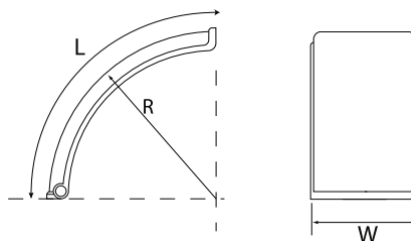

Thermoplastic Mudguards Flat Top

Product Information

- Flat Top design for fixing directly to vehicle body
- Unique styling – advanced design
- Lightweight
- UV stability package on all mudguards
- Reflectors fitted within each mudguard (Material used ECE 104 compliant)
- Resistance to most chemicals
- Excellent impact and cold crack resistance
- Available in Black and over 60 Fleet Colours

Part No.	Width	Height (H)	Tip to Tip (T-T)	Flat	Tyre sizes
IT260FT	275mm	475mm	900mm	495mm	185R14, 195R14, 205R15, 215R15, 215R16, 7.00x16
IT470LPFT	470mm	450mm	900mm	500mm	185R14, 205R14, 215R14, 185R15, 175R16, 185R16, 7.25R16
IT470FT	470mm	525mm	1000mm	500mm	205R16, 7.50R16, 8.5R17.5
IT500FT	500mm	580mm	1000mm	505mm	205R16, 205/75R17.5, 215R16, 8R17.5, 8.25R15, 8.5R17.5
IT550FT	550mm	560mm	1110mm	650mm	8.25R15, 225/75R16, 8R16, 8.5R16, 215/75R17.5, 225/75R17.5
IT615FT	615mm	625mm	1250mm	700mm	245/70R19.5, 265/70R19.5, 285/70R19.5, 275/70R22.5
IT650FT	650mm	715mm	1320mm	750mm	11R22.5, 12R22.5, 295/80R22.5

Segment Mudguards

Product Information

- Featuring all the technical qualities of Featherwing Mudguards
- Reflectors fitted within each mudguard (Material used ECE 104 compliant)

Part No.	Width (W)	Length (L)	Radius (R)
SK410	410mm	700mm	665mm
SK610	610mm	700mm	665mm
SK695	695mm	620mm	640mm