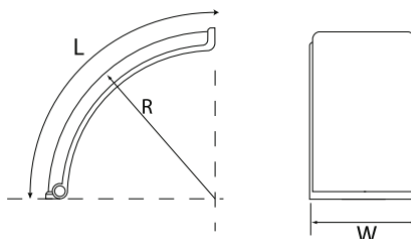

Thermoplastic Mudguards Flat Top

Product Information

- Flat Top design for fixing directly to vehicle body
- Unique styling – advanced design
- Lightweight
- UV stability package on all mudguards
- Reflectors fitted within each mudguard (Material used ECE 104 compliant)
- Resistance to most chemicals
- Excellent impact and cold crack resistance
- Available in Black and over 60 Fleet Colours

Part No.	Width	Height (H)	Tip to Tip (T-T)	Flat	Tyre sizes
IT260FT	275mm	475mm	900mm	495mm	185R14, 195R14, 205R15, 215R15, 215R16, 7.00x16
IT470LPFT	470mm	450mm	900mm	500mm	185R14, 205R14, 215R14, 185R15, 175R16, 185R16, 7.25R16
IT470FT	470mm	525mm	1000mm	500mm	205R16, 7.50R16, 8.5R17.5
IT500FT	500mm	580mm	1000mm	505mm	205R16, 205/75R17.5, 215R16, 8R17.5, 8.25R15, 8.5R17.5
IT550FT	550mm	560mm	1110mm	650mm	8.25R15, 225/75R16, 8R16, 8.5R16, 215/75R17.5, 225/75R17.5
IT615FT	615mm	625mm	1250mm	700mm	245/70R19.5, 265/70R19.5, 285/70R19.5.275/70R22.5
IT650FT	650mm	715mm	1320mm	750mm	11R22.5, 12R22.5, 295/80R22.5

Segment Mudguards

Product Information

- Featuring all the technical qualities of Featherwing Mudguards
- Reflectors fitted within each mudguard (Material used ECE 104 compliant)

Part No.	Width (W)	Length (L)	Radius (R)
SK410	410mm	700mm	665mm
SK610	610mm	700mm	665mm
SK695	695mm	620mm	640mm