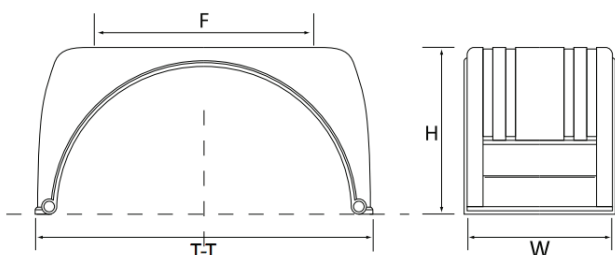

Thermoplastic Mudguards Flat Top

Product Information

- Flat Top design for fixing directly to vehicle body
- Unique styling – advanced design
- Lightweight
- UV stability package on all mudguards
- Reflectors fitted within each mudguard (Material used ECE 104 compliant)
- Resistance to most chemicals
- Excellent impact and cold crack resistance
- Available in Black and over 60 Fleet Colours

Part No.	Width	Height (H)	Tip to Tip (T-T)	Flat	Tyre sizes
IT260FT	275mm	475mm	900mm	495mm	185R14, 195R14, 205R15, 215R15, 215R16, 7.00x16
IT470LPFT	470mm	450mm	900mm	500mm	185R14, 205R14, 215R14, 185R15, 175R16, 185R16, 7.25R16
IT470FT	470mm	525mm	1000mm	500mm	205R16, 7.50R16, 8.5R17.5
IT500FT	500mm	580mm	1000mm	505mm	205R16, 205/75R17.5, 215R16, 8R17.5, 8.25R15, 8.5R17.5
IT550FT	550mm	560mm	1110mm	650mm	8.25R15, 225/75R16, 8R16, 8.5R16, 215/75R17.5, 225/75R17.5
IT615FT	615mm	625mm	1250mm	700mm	245/70R19.5, 265/70R19.5, 285/70R19.5.275/70R22.5
IT650FT	650mm	715mm	1320mm	750mm	11R22.5, 12R22.5, 295/80R22.5

Segment Mudguards

Product Information

- Featuring all the technical qualities of Featherwing Mudguards
- Reflectors fitted within each mudguard (Material used ECE 104 compliant)

Part No.	Width (W)	Length (L)	Radius (R)
SK410	410mm	700mm	665mm
SK610	610mm	700mm	665mm
SK695	695mm	620mm	640mm